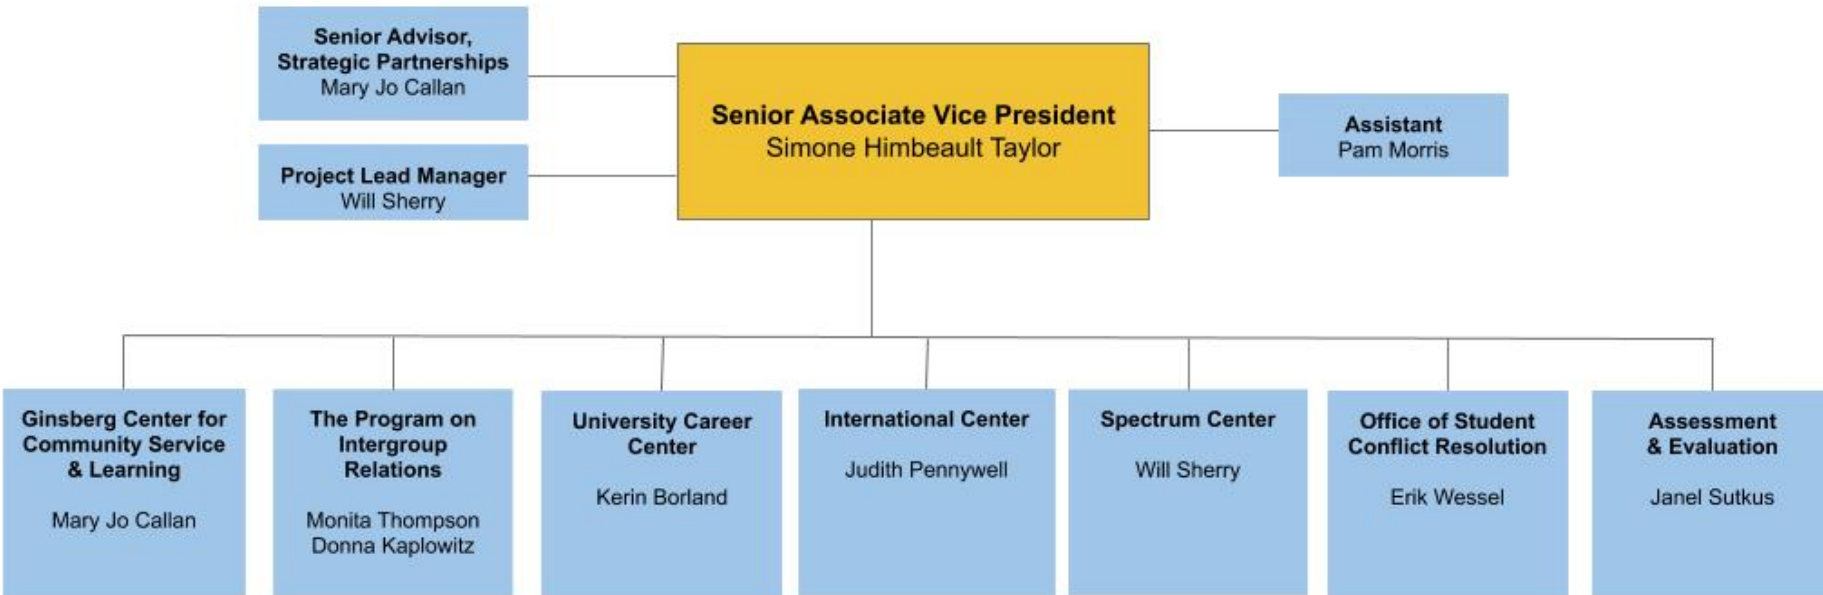

VICE PRESIDENT
M. Harmon
 600000

EXECUTIVE ASSISTANT
J. Johnston

600000
 July 2020

Senior Associate Vice President Leadership Team

Associate Vice President Leadership Team

Associate Vice President Leadership Team

Associate Vice President Leadership Team

Dean of Students Leadership Team