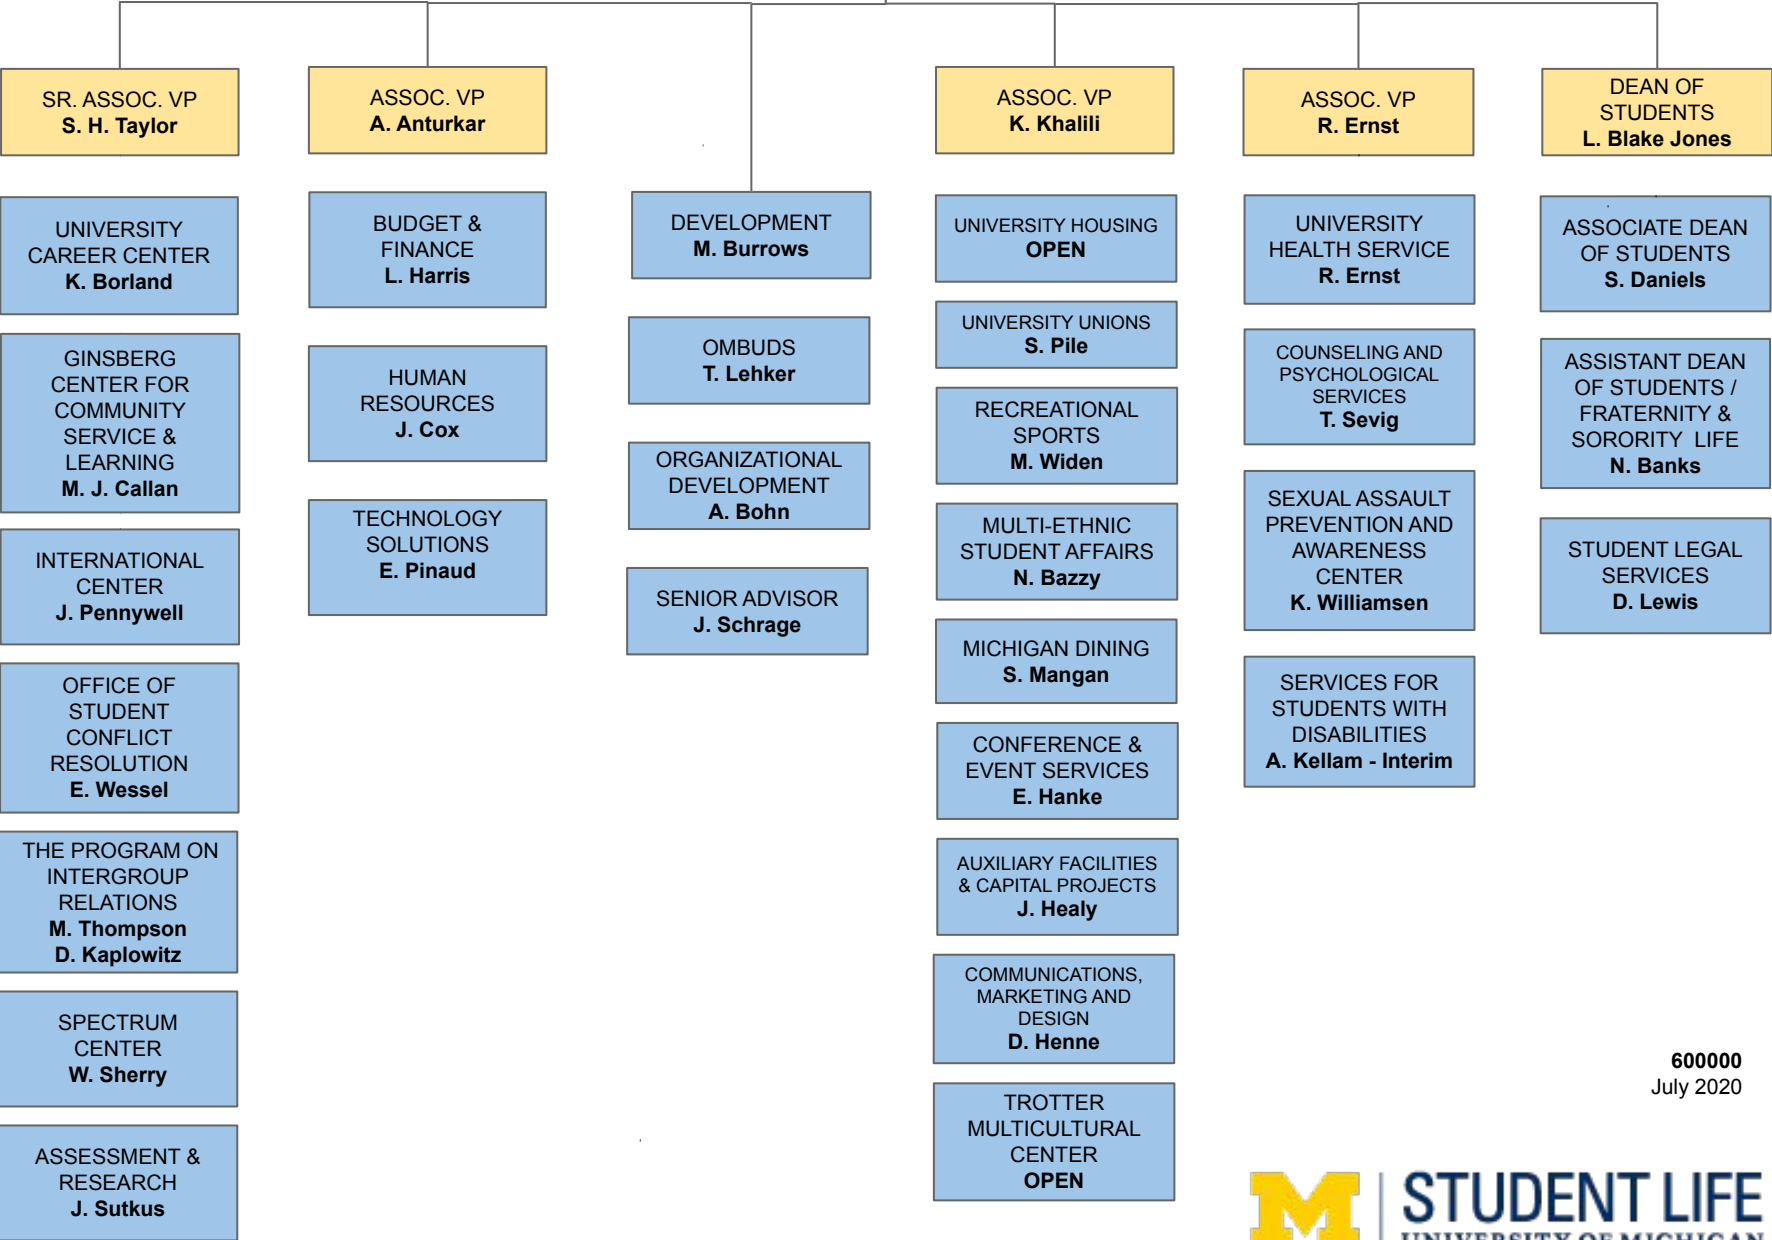

VICE PRESIDENT
M. Harmon
 600000

EXECUTIVE ASSISTANT
J. Johnston

600000
 July 2020

Senior Associate Vice President Leadership Team

Associate Vice President Leadership Team

Associate Vice President Leadership Team

Associate Vice President Leadership Team

Dean of Students Leadership Team