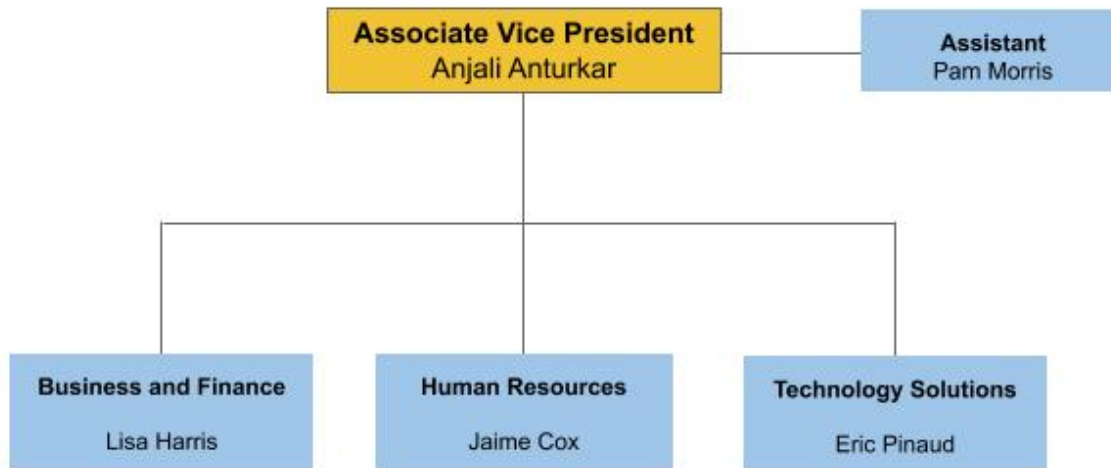

VICE PRESIDENT
M. Harmon
 600000

EXECUTIVE ASSISTANT
J. Johnston

600000
 July 2020

Senior Associate Vice President Leadership Team

Associate Vice President Leadership Team

Associate Vice President Leadership Team

Associate Vice President Leadership Team

Dean of Students Leadership Team